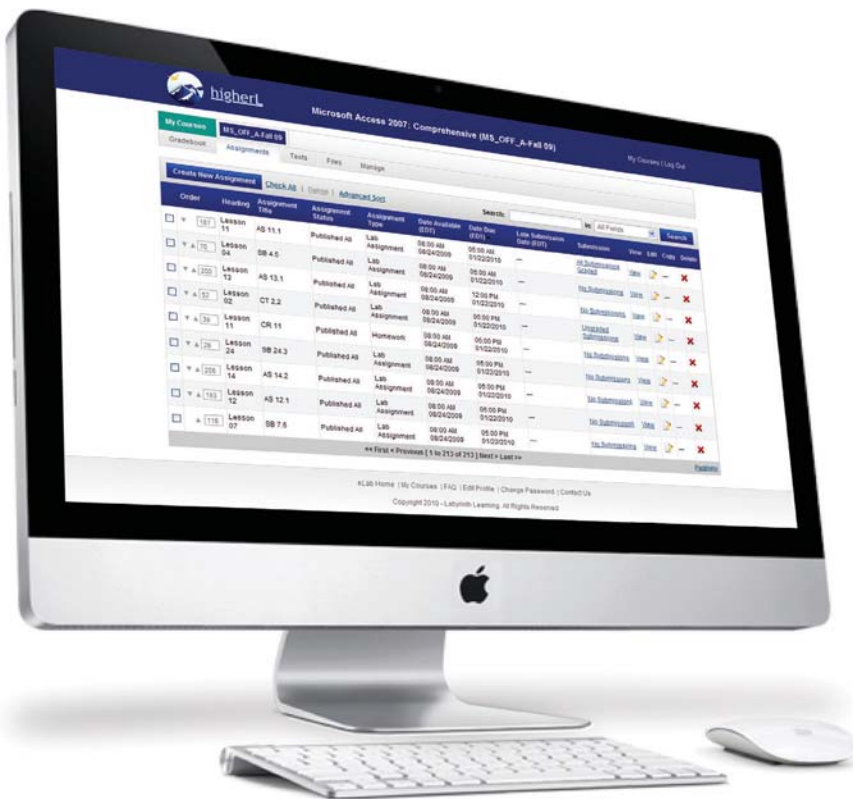

Flexible Technology
Solutions

The higherL
Service Advantage™